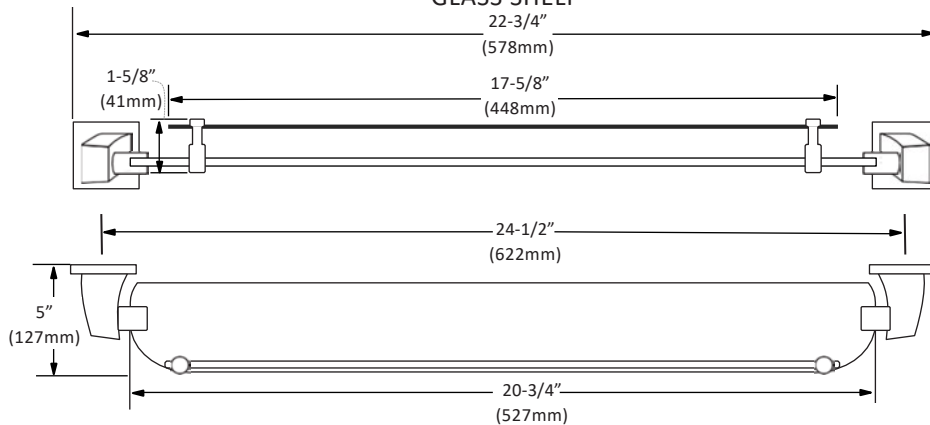

**HAND TOWEL RING**

BA-2404CP

**GLASS SHELF**

BA-2407CP

**FEATURES**

- Concealed surface mount
- Mounting hardware included
- CP (Chrome Polish)

TOWEL BAR

Disclaimer: Nerval makes every effort to provide accurate specification data. However, specification may change without notice. Please visit the Nerval website to see NERVAL'S TERMS AND CONDITIONS.

**TOILET PAPER HOLDER**

**ROBE HOOK**

**HAND TOWEL RING**

**GLASS SHELF**

Disclaimer: Nerval makes every effort to provide accurate specification data. However, specification may change without notice. Please visit the Nerval website to see NERVAL'S TERMS AND CONDITIONS.