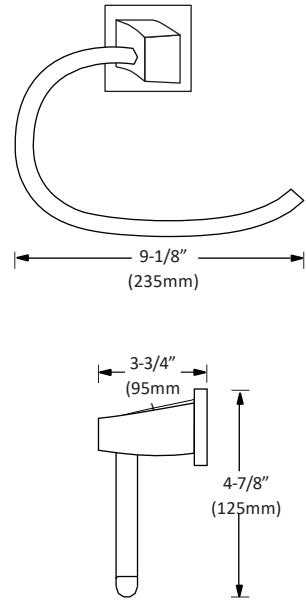

## Bathroom Set

**MODEL: CORA** (2400CP SERIES)

**TOWEL BAR**

BA-2401CP

**TOILET PAPER HOLDER**

BA-2402CP

**ROBE HOOK**

BA-2403CP

**HAND TOWEL RING**

BA-2404CP

**GLASS SHELF**

BA-2407CP

**FEATURES**

- Concealed surface mount
- Mounting hardware included
- CP (Chrome Polish)

TOWEL BAR

Disclaimer: Nerval makes every effort to provide accurate specification data. However, specification may change without notice. Please visit the Nerval website to see NERVAL'S TERMS AND CONDITIONS.

**TOILET PAPER HOLDER**

**ROBE HOOK**

**HAND TOWEL RING**

**GLASS SHELF**

Disclaimer: Nerval makes every effort to provide accurate specification data. However, specification may change without notice. Please visit the Nerval website to see NERVAL'S TERMS AND CONDITIONS.