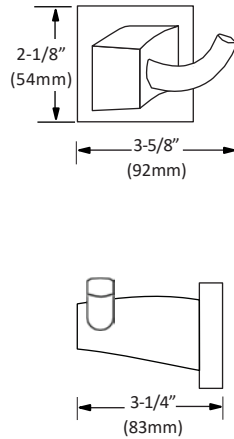

## Bathroom Set

**MODEL: CORA** (2400CP SERIES)

**TOWEL BAR**

BA-2401CP

**TOILET PAPER HOLDER**

BA-2402CP

**ROBE HOOK**

BA-2403CP

**HAND TOWEL RING**

BA-2404CP

**GLASS SHELF**

BA-2407CP

**FEATURES**

- Concealed surface mount
- Mounting hardware included
- CP (Chrome Polish)

TOWEL BAR

Disclaimer: Nerval makes every effort to provide accurate specification data. However, specification may change without notice. Please visit the Nerval website to see NERVAL'S TERMS AND CONDITIONS.

**TOILET PAPER HOLDER**

**ROBE HOOK**

**HAND TOWEL RING**

**GLASS SHELF**

Disclaimer: Nerval makes every effort to provide accurate specification data. However, specification may change without notice. Please visit the Nerval website to see NERVAL'S TERMS AND CONDITIONS.