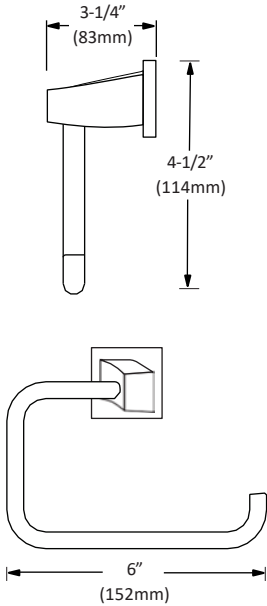

## Bathroom Set

**MODEL: CORA** (2400CP SERIES)

**TOWEL BAR**

BA-2401CP

**TOILET PAPER HOLDER**

BA-2402CP

**ROBE HOOK**

BA-2403CP

**HAND TOWEL RING**

BA-2404CP

**GLASS SHELF**

BA-2407CP

**FEATURES**

- Concealed surface mount
- Mounting hardware included
- CP (Chrome Polish)

TOWEL BAR

Disclaimer: Nerval makes every effort to provide accurate specification data. However, specification may change without notice. Please visit the Nerval website to see NERVAL'S TERMS AND CONDITIONS.

**TOILET PAPER HOLDER**

**ROBE HOOK**

**HAND TOWEL RING**

**GLASS SHELF**

Disclaimer: Nerval makes every effort to provide accurate specification data. However, specification may change without notice. Please visit the Nerval website to see NERVAL'S TERMS AND CONDITIONS.