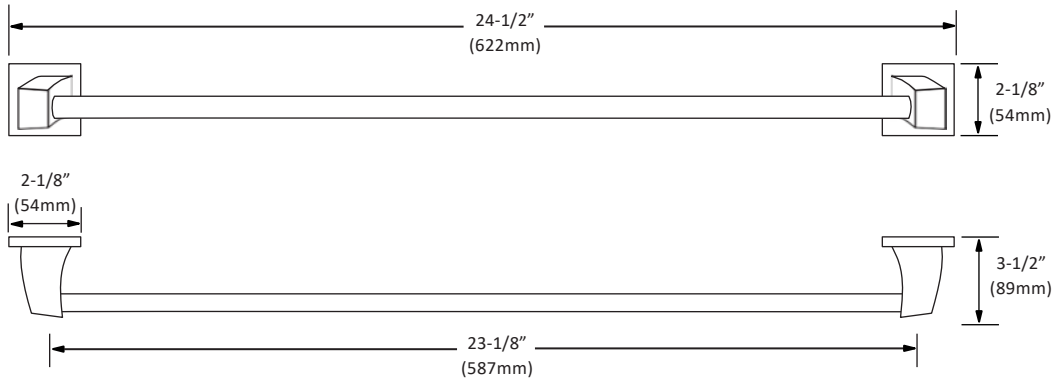

**HAND TOWEL RING**

BA-2404CP

**GLASS SHELF**

BA-2407CP

**FEATURES**

- Concealed surface mount
- Mounting hardware included
- CP (Chrome Polish)

TOWEL BAR

Disclaimer: Nerval makes every effort to provide accurate specification data. However, specification may change without notice. Please visit the Nerval website to see NERVAL'S TERMS AND CONDITIONS.

**TOILET PAPER HOLDER**

**ROBE HOOK**

**HAND TOWEL RING**

**GLASS SHELF**

Disclaimer: Nerval makes every effort to provide accurate specification data. However, specification may change without notice. Please visit the Nerval website to see NERVAL'S TERMS AND CONDITIONS.